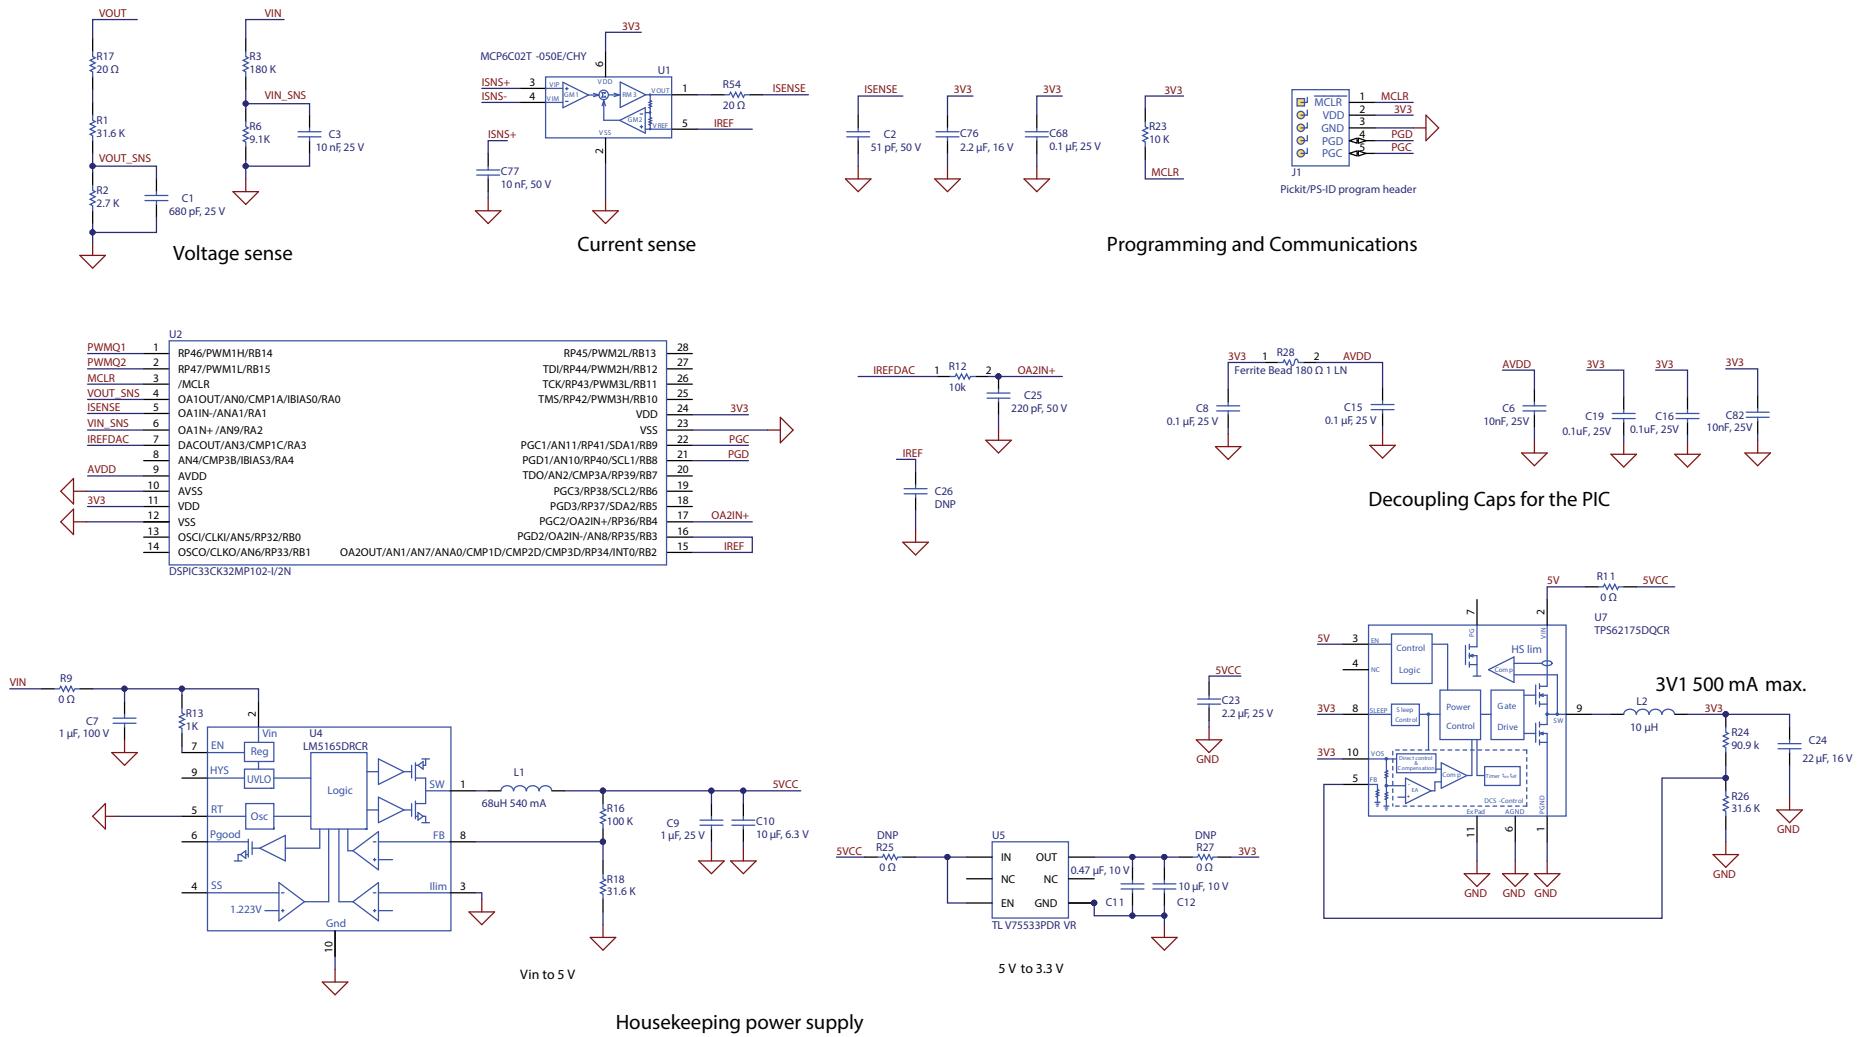

MECHANICAL SPECIFICATIONS

Figure 15: EPC9153 mechanical dimensions

Figure 16: EPC9153 Controller schematic