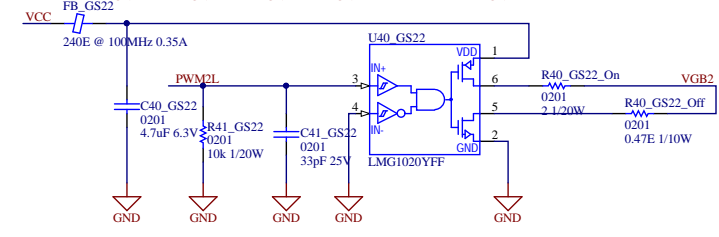

Primary-side Gate Drivers

Secondary-side Gate Drivers

© Copyright EPC 2020

Title: EPC9174 Rev. 1.0 Driver Stage		Efficient Power Conversion		 <small>EFFICIENT POWER CONVERSION</small>
Size: B	*	Revision: 1.0	909 N. Pacific Coast Hwy, Ste. 203	
Date: 1/3/2025		Sheet 2 of 3	El Segundo, CA, U.S.A.	
File: EPC9174_B5330_Rev1_00_driverStage.SchDoc			+1 (310) 615 0279 +1 (310) 615 0284	

© Copyright EPC 2020

Title: EPC9174 Rev. 1.0 Control Stage		Efficient Power Conversion	
Size: B	Revision: 1.0	909 N. Pacific Coast Hwy, Ste. 213 El Segundo, CA, U.S.A. +1 (310) 615 0279 +1 (310) 615 0284	
Date: 1/3/2025	Sheet 3 of 3		
File: EPC9174_B5530_Rev1_00_ControlStage_SchDoc			