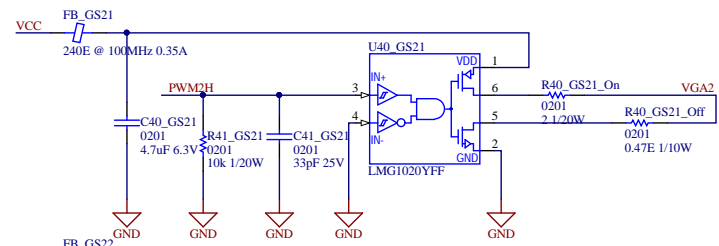

Primary-side Gate Drivers

Secondary-side Gate Drivers

© Copyright EPC 2020

Title: EPC9174 Rev. 1.0 Driver Stage		Efficient Power Conversion		 <small>EFFICIENT POWER CONVERSION</small>
Size: B	*	Revision: 1.0	909 N. Pacific Coast Hwy, Ste. 203	
Date: 1/3/2025		Sheet 2 of 3	El Segundo, CA, U.S.A.	
File: EPC9174_B5330_Rev1_00_driverStage.SchDoc			+1 (310) 615 0279 +1 (310) 615 0284	

© Copyright EPC 2020

Title: EPC9174 Rev. 1.0 Control Stage		Efficient Power Conversion	
Size: B	Revision: 1.0	909 N. Pacific Coast Hwy, Ste. 213 El Segundo, CA, U.S.A. +1 (310) 615 0279 +1 (310) 615 0284	
Date: 1/3/2025	Sheet 3 of 3		
File: EPC9174_B5530_Rev1_00_ControlStage_SchDoc			