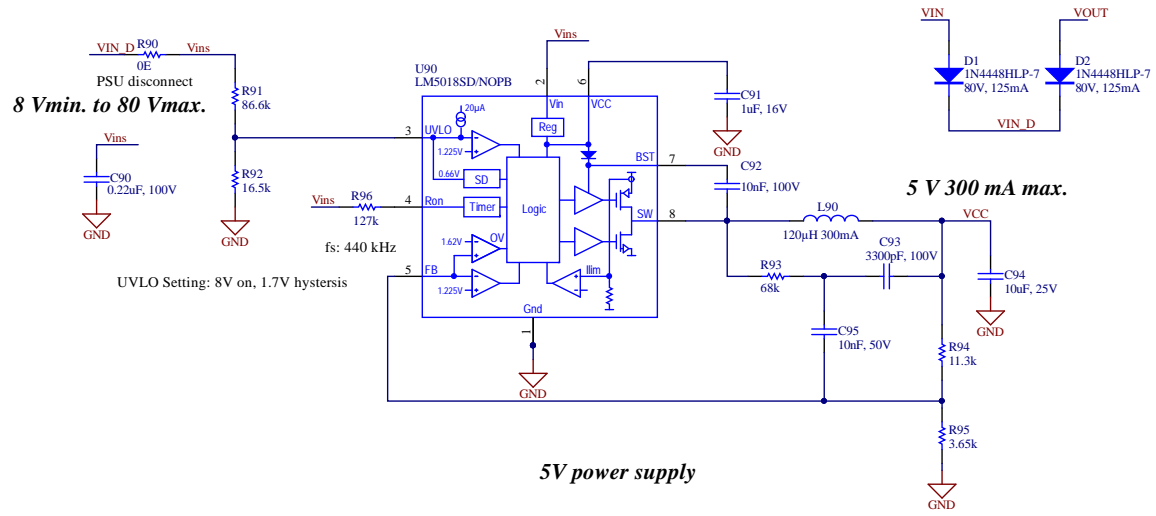

Primary-side Gate Drivers

Secondary-side Gate Drivers

© Copyright EPC 2020

Title: EPC9174 Rev. 1.0 Driver Stage		Efficient Power Conversion		 <small>EFFICIENT POWER CONVERSION</small>
Size: B	*	Revision: 1.0	909 N. Pacific Coast Hwy, Ste. 203	
Date: 1/3/2025		Sheet 2 of 3	El Segundo, CA, U.S.A.	
File: EPC9174_B5330_Rev1_00_driverStage.SchDoc			+1 (310) 615 0279 +1 (310) 615 0284	

© Copyright EPC 2020

Title: EPC9174 Rev. 1.0 Control Stage		Efficient Power Conversion	
Size: B	Revision: 1.0	909 N. Pacific Coast Hwy, Ste. 213 El Segundo, CA, U.S.A. +1 (310) 615 0279 +1 (310) 615 0284	
Date: 1/3/2025	Sheet 3 of 3		
File: EPC9174_B5530_Rev1_00_ControlStage_SchDoc			