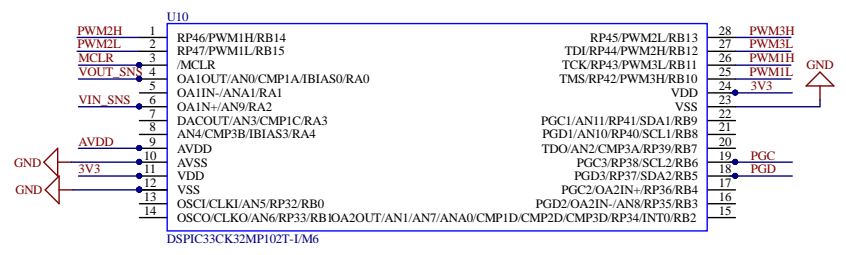

Primary-side Gate Drivers

Secondary-side Gate Drivers

© Copyright EPC 2020

Title: EPC9174 Rev. 1.0 Driver Stage		Efficient Power Conversion		 <small>EFFICIENT POWER CONVERSION</small>
Size: B	*	Revision: 1.0	909 N. Pacific Coast Hwy, Ste. 203	
Date: 1/3/2025		Sheet 2 of 3	El Segundo, CA, U.S.A.	
File: EPC9174_B5330_Rev1_00_driverStage.SchDoc			+1 (310) 615 0279 +1 (310) 615 0284	

© Copyright EPC 2020

Title: EPC9174 Rev. 1.0 Control Stage		Efficient Power Conversion	
Size: B	Revision: 1.0	909 N. Pacific Coast Hwy, Ste. 213 El Segundo, CA, U.S.A. +1 (310) 615 0279 +1 (310) 615 0284	
Date: 1/3/2025	Sheet 3 of 3		
File: EPC9174_B5530_Rev1_00_ControlStage_SchDoc			