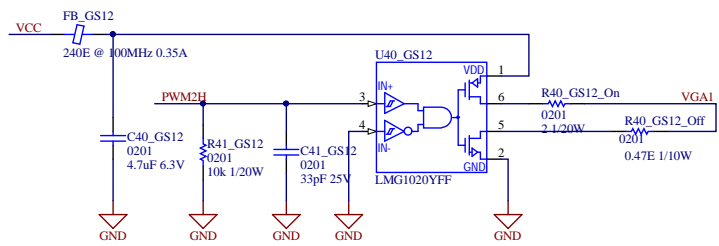

Primary-side Gate Drivers

Secondary-side Gate Drivers

© Copyright EPC 2020

Title: EPC9174 Rev. 1.0 Driver Stage		Efficient Power Conversion		 <small>EFFICIENT POWER CONVERSION</small>
Size: B	*	Revision: 1.0	909 N. Pacific Coast Hwy, Ste. 203	
Date: 1/3/2025		Sheet 2 of 3	El Segundo, CA, U.S.A.	
File: EPC9174_B5330_Rev1_00_driverStage.SchDoc			+1 (310) 615 0279 +1 (310) 615 0284	

© Copyright EPC 2020

Title: EPC9174 Rev. 1.0 Control Stage		Efficient Power Conversion	
Size: B	Revision: 1.0	909 N. Pacific Coast Hwy, Ste. 213 El Segundo, CA, U.S.A. +1 (310) 615 0279 +1 (310) 615 0284	
Date: 1/3/2025	Sheet 3 of 3		
File: EPC9174_B5530_Rev1_00_ControlStage_SchDoc			