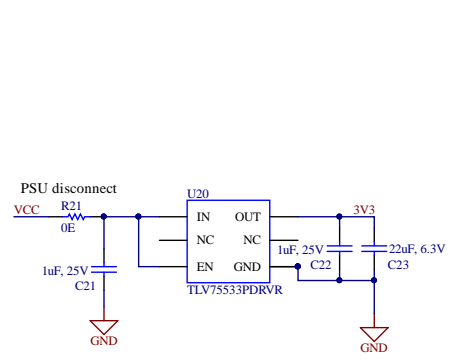

Primary-side Gate Drivers

Secondary-side Gate Drivers

© Copyright EPC 2020

Title: EPC9174 Rev. 1.0 Driver Stage		Efficient Power Conversion		 <small>EFFICIENT POWER CONVERSION</small>
Size: B	*	Revision: 1.0	909 N. Pacific Coast Hwy, Ste. 203	
Date: 1/3/2025		Sheet 2 of 3	El Segundo, CA, U.S.A.	
File: EPC9174_B5330_Rev1_00_driverStage.SchDoc			+1 (310) 615 0279 +1 (310) 615 0284	

© Copyright EPC 2020

Title: EPC9174 Rev. 1.0 Control Stage		Efficient Power Conversion	
Size: B	Revision: 1.0	909 N. Pacific Coast Hwy, Ste. 213 El Segundo, CA, U.S.A. +1 (310) 615 0279 +1 (310) 615 0284	
Date: 1/3/2025	Sheet 3 of 3		
File: EPC9174_B5530_Rev1_00_ControlStage_SchDoc			